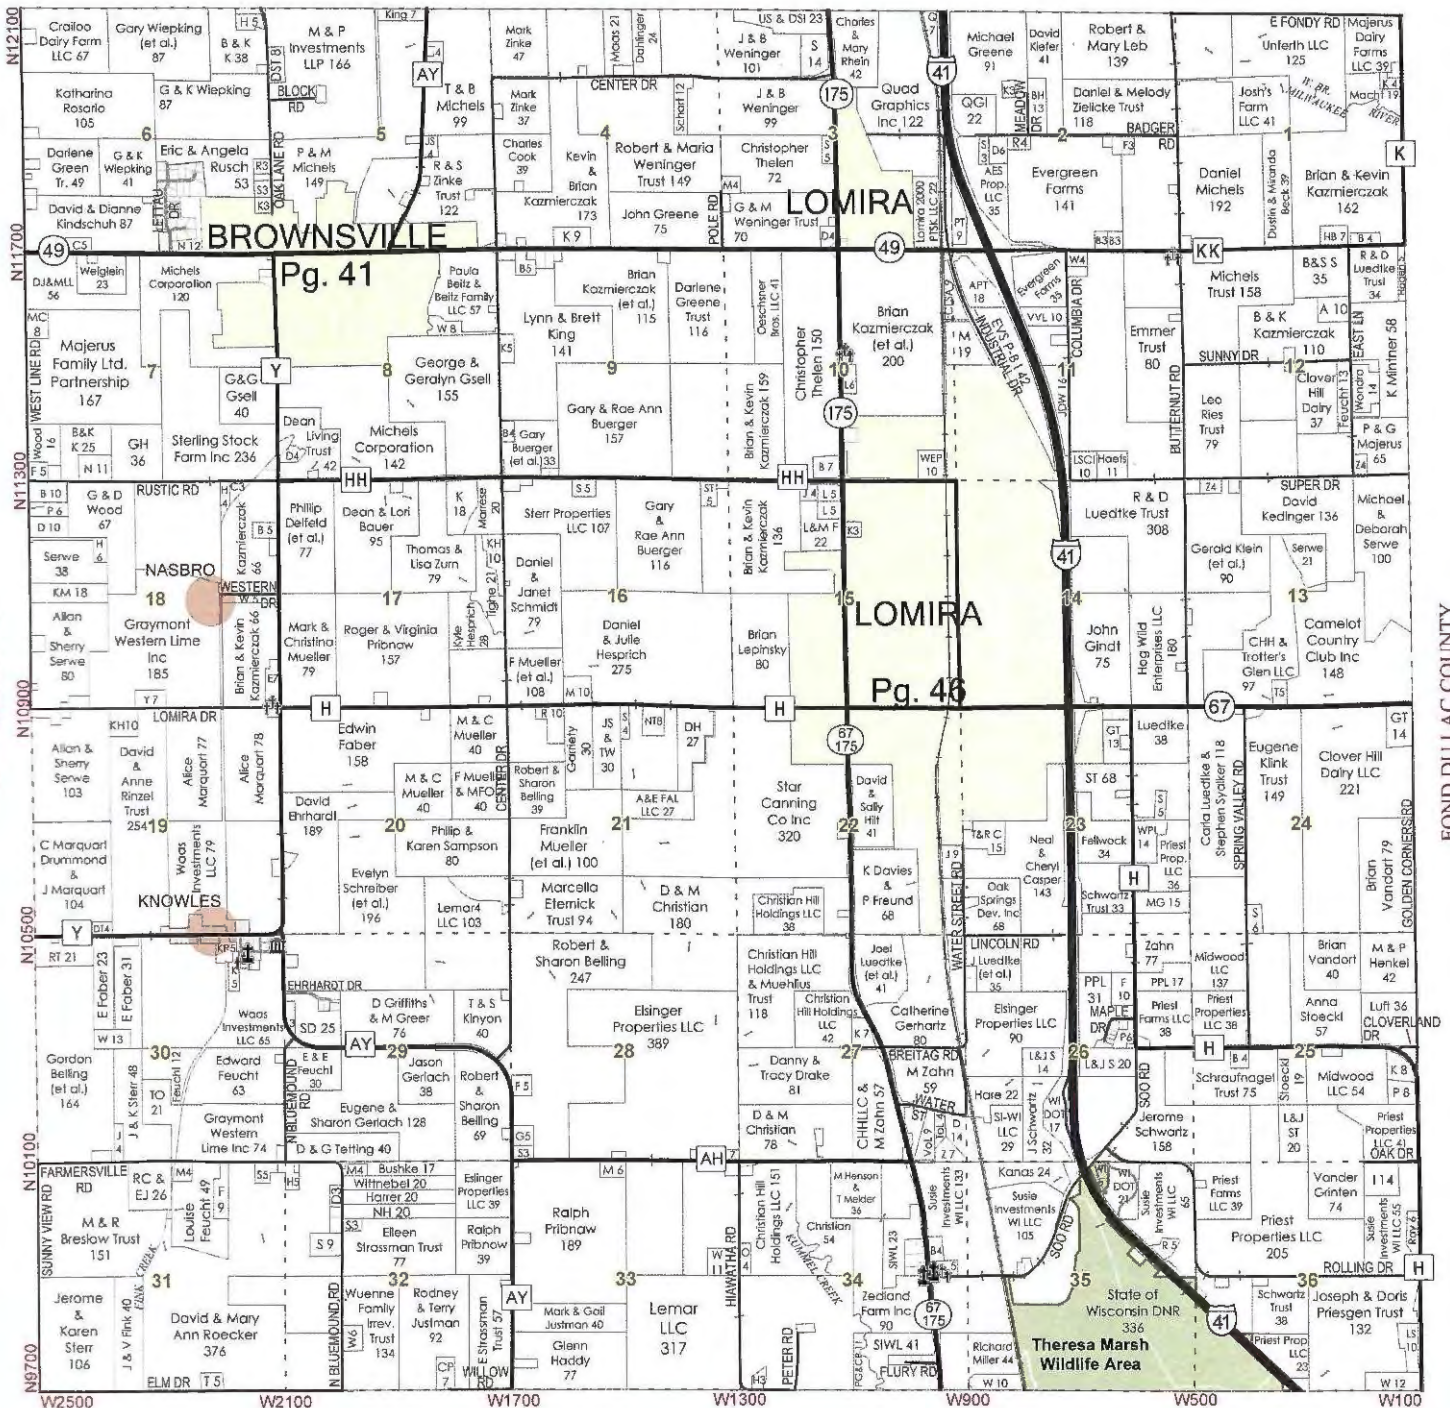

0 miles 0.5

FOND DU LAC COUNTY

See LEROY Page 26

FOND DU LAC COUNTY

See THERESA Page 34

Land Information

Search Tool
list.co.dodge.wi.us

Dodge County

Web Map
dodgecountywebmap.com